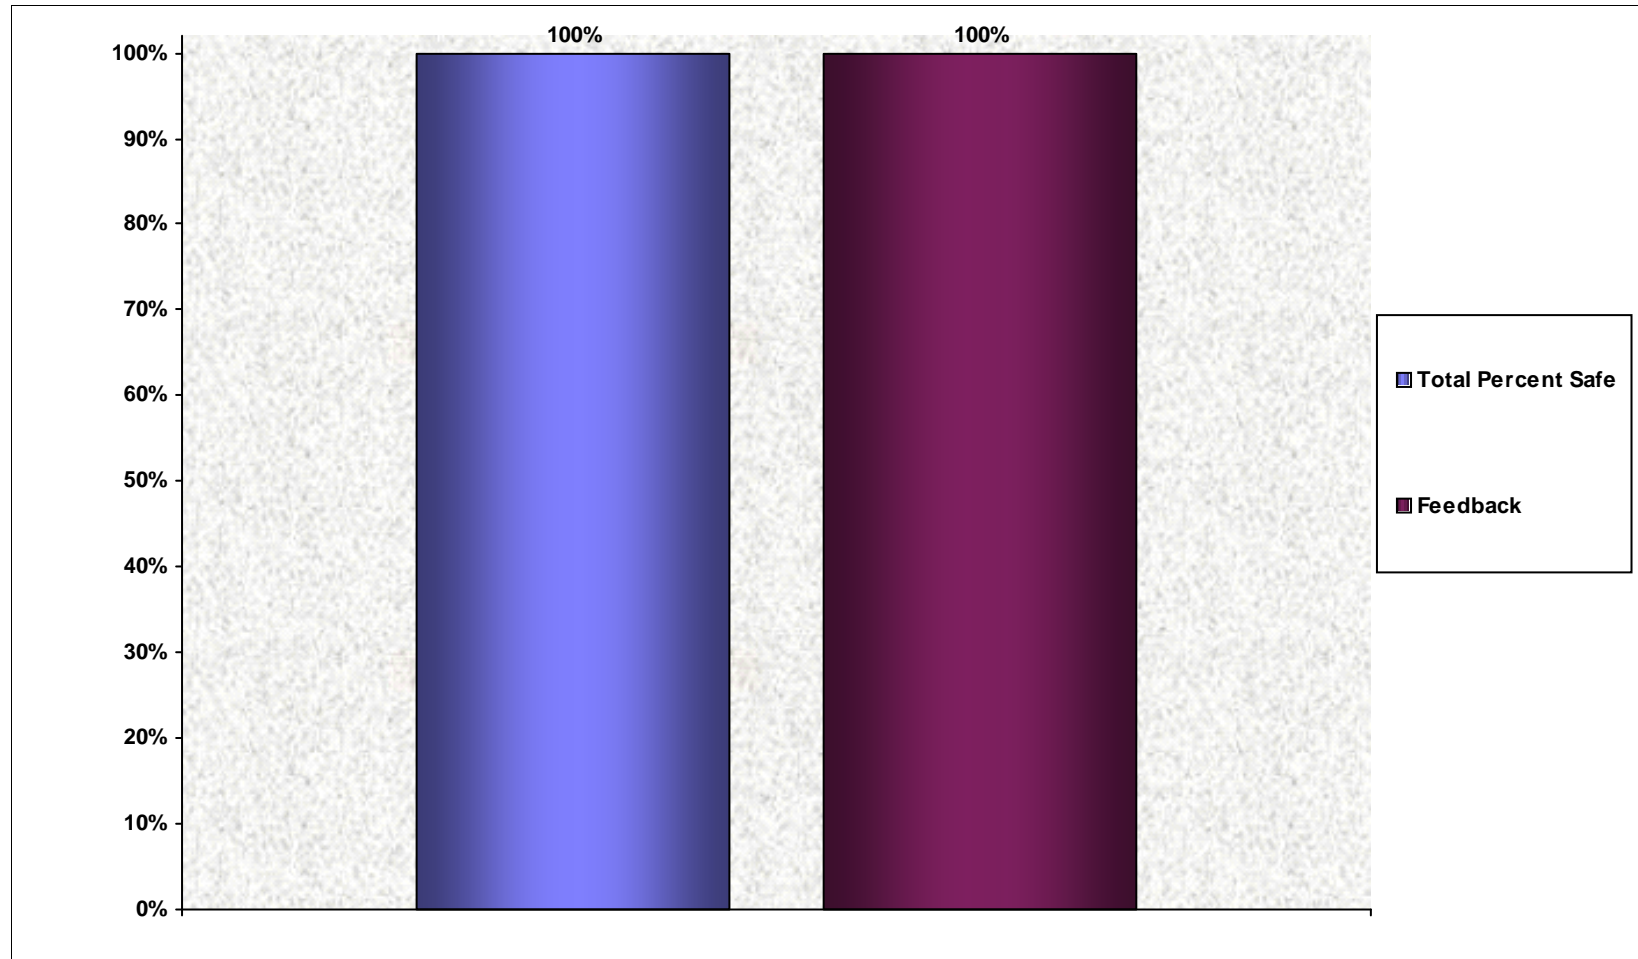

Overall Percent Safe

Total Cards: 4
Total Behaviors Observed: 57
Percentage of Safe Cards: 100%
23-Jan-12

Copyright 1998 Moreno & Associates, Inc.

Location: Offshore/Harvey/Maritec
Personnel Observed: DII, Pneu Elect, Contractor
For the Dates 1/1/2011 Through 12/31/2011